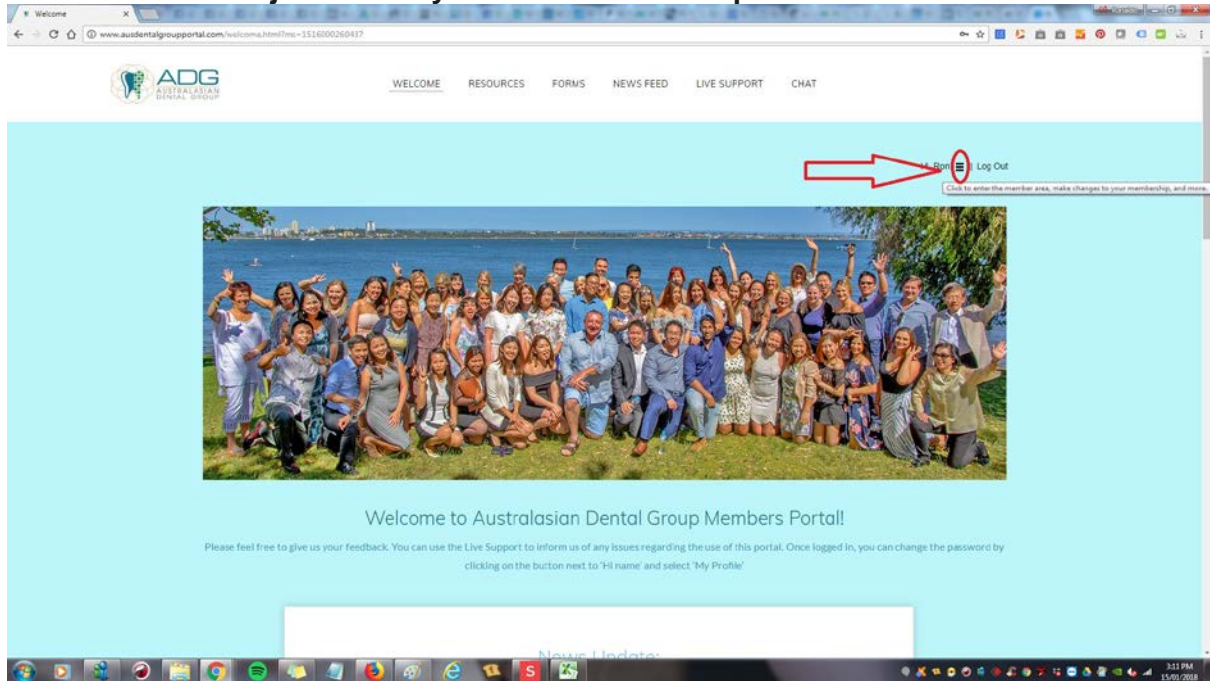

Step by Step Guide On How to Change Password:

Please follow the Visual guide below:

1. Click the 3 lines just beside your name inside the portal

2. Click My Profile

3. Click Change Password

4. Fill out with the necessary information