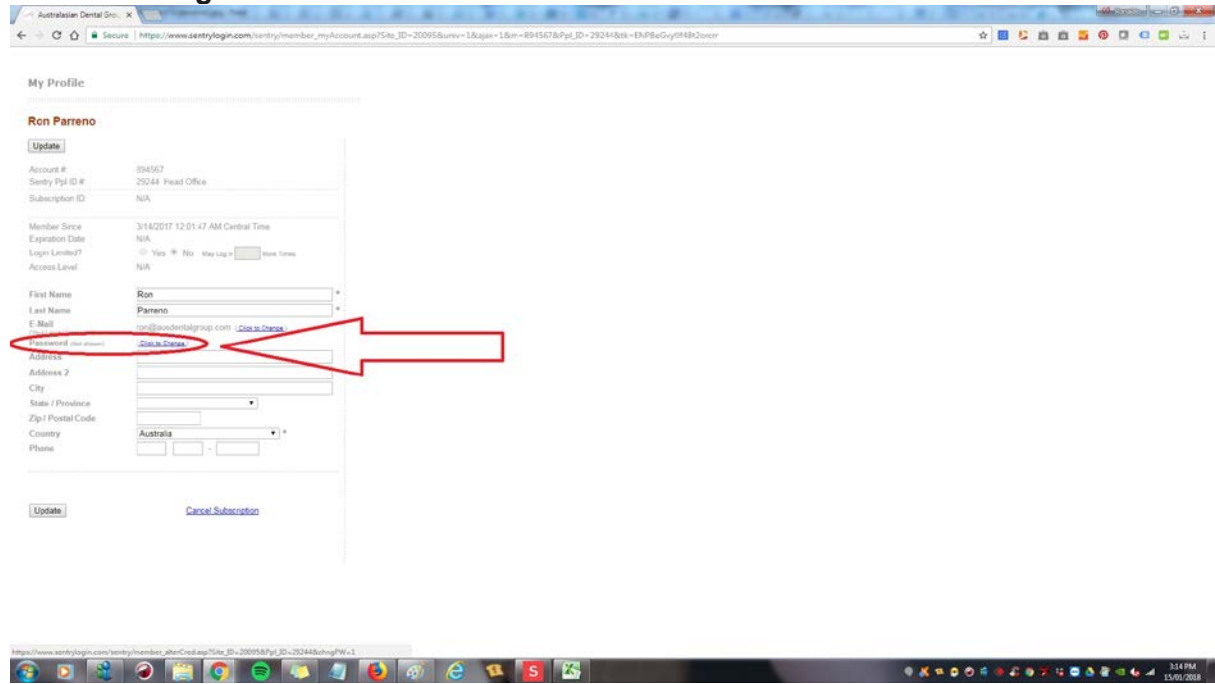

Step by Step Guide On How to Change Password:

Please follow the Visual guide below:

1. Click the 3 lines just beside your name inside the portal

2. Click My Profile

3. Click Change Password

4. Fill out with the necessary information