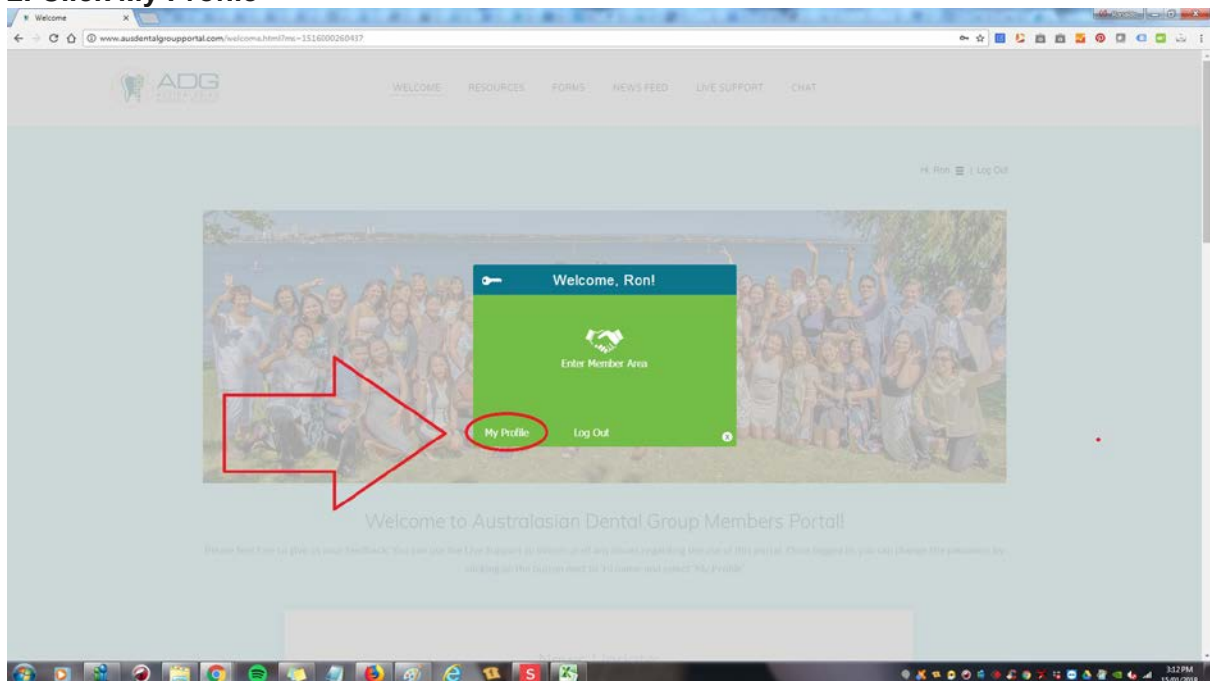

Step by Step Guide On How to Change Password:

Please follow the Visual guide below:

1. Click the 3 lines just beside your name inside the portal

2. Click My Profile

3. Click Change Password

4. Fill out with the necessary information